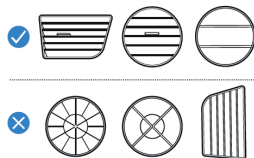

#### AIR VENT COMPATIBILITY:

This bracket is only suitable for horizontal air vents.

It is not compatible with circular or specially shaped air vents.

1. Completely unscrew the fixed nut. Let the ball joint pass through the fixed nut (the thread must face the groove).