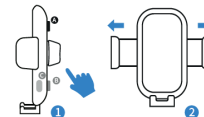

5. Press the quick release button to open the arms.