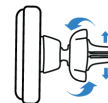

3. Turn the locking handle to adjust the clip opening to the air vent.