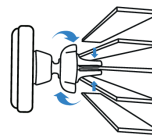

#### AIR VENT COMPATIBILITY:

This bracket is only suitable for horizontal air vents.

It is not compatible with circular or specially shaped air vents.

1. Completely unscrew the fixed nut. Let the ball joint pass through the fixed nut (the thread must face the groove).

2. Tighten the nut.

3. Turn the locking handle to adjust the clip opening to the air vent.

4. Insert the car holder into a suitable position on the air vent. Then tighten the locking handle to firmly secure the car mount.