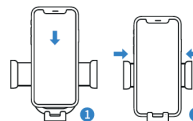

6. Position the cell phone and squeeze your arms together for a firm grip, make sure you lay the phone completely flat against the stand.