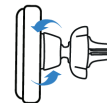

2. Tighten the nut.