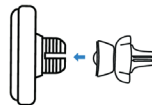

#### AIR VENT COMPATIBILITY:

This bracket is only suitable for horizontal air vents.

It is not compatible with circular or specially shaped air vents.

1. Completely unscrew the fixed nut. Let the ball joint pass through the fixed nut (the thread must face the groove).