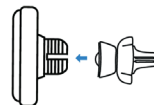

1. Dévissez complètement l'écrou fixe. Laissez passer la rotule à travers l'écrou fixe (le filetage doit faire face à la rainure).